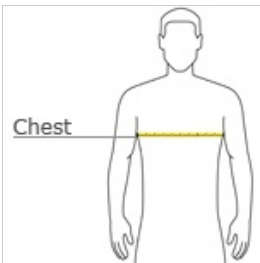

- 3.8-ounce, 100% polyester interlock with PosiCharge technology
- Removable tag for comfort and relabeling
- Set-in sleeves

*Given the extreme heat required for sublimation, please consult with your decorator. It is highly recommended to sample test product by color before production.*

back

**HOW TO MEASURE**

**CHEST WIDTH**

Measure under the arm and around the fullest part of the chest with arms down, keeping tape horizontal.

**SIZE CHART**

	XS	S	M	L	XL	2XL	3XL	4XL
Chest	32-34	35-37	38-40	41-43	44-46	47-49	50-53	54-57