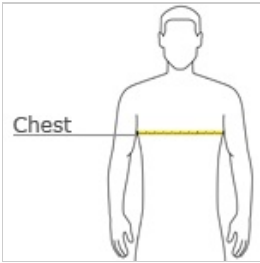

front

back

**HOW TO MEASURE**

**CHEST WIDTH**

Measure under the arm and around the fullest part of the chest with arms down, keeping tape horizontal.

**SIZE CHART**

|       | XS    | S     | M     | L     | XL    | 2XL   | 3XL   | 4XL   |
|-------|-------|-------|-------|-------|-------|-------|-------|-------|
| Chest | 32-34 | 35-37 | 38-40 | 41-43 | 44-46 | 47-49 | 50-53 | 54-57 |