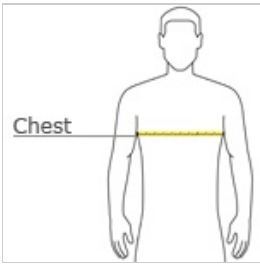

- 4.5-ounce, 100% ring spun US cotton
- 90/10 ring spun cotton/poly (Antique Cherry Red, Antique Heliconia, Antique Sapphire, and Sport Grey)
- 50/50 ring spun cotton/poly (Graphite Heather)
- 65/35 poly/ring spun cotton (Dark Heather, Heather Galapagos Blue, Heather Berry, Heather Cardinal, Heather Heliconia, Heather Irish Green, Heather Maroon, Heather Military Green, Heather Navy, Heather Orange, Heather Purple, Heather Indigo, Heather Royal, Heather Red and Heather Sapphire)
- Non-topstitched rib collar
- Taped neck and shoulders
- Recycled, high-performing black tear-away label
- Modern classic fit, seamless body
- Double-needle sleeves and hem

front

back

Please note: This product is transitioning from tear-away labels to recycled, high-performing black tear-away labels. Your order may contain a combination of both labels.

HOW TO MEASURE

CHEST WIDTH

Measure under the arm and around the fullest part of the chest with arms down, keeping tape horizontal.

SIZE CHART

	XS	S	M	L	XL	2XL	3XL	4XL	5XL
Chest	30-32	34-36	38-40	42-44	46-48	50-52	54-56	58-60	62-64