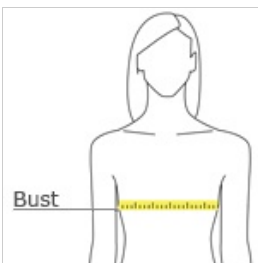

- 3.8-ounce, 100% polyester interlock with PosiCharge technology
- Removable tag for comfort and relabeling
- Set-in sleeves

Given the extreme heat required for sublimation, please consult with your decorator. It is highly recommended to sample test product by color before production.

HOW TO MEASURE

BUST

Measure under the arm and around the fullest part of the bust with arms down, keeping tape horizontal.

SIZE CHART

	XS	S	M	L	XL	XXL	3XL	4XL
Size	2	4/6	8/10	12/14	16/18	20/22	24/26	28/30
Bust	32-34	35-36	37-38	39-41	42-44	45-47	48-51	52-55