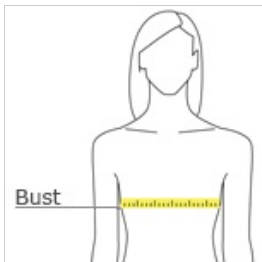

- 3.8-ounce, 100% polyester interlock with PosiCharge technology
- Removable tag for comfort and relabeling
- Self-fabric V-neck
- Set-in sleeves

Given the extreme heat required for sublimation, please consult with your decorator. It is highly recommended to sample test product by color before production.

CARE INSTRUCTIONS

Machine wash cold with like colors. Do not bleach. Do not use fabric softener. Tumble dry low, remove promptly. Cool iron if needed. Do not dry clean.

front

back

HOW TO MEASURE

BUST

Measure under the arm and around the fullest part of the bust with arms down, keeping tape horizontal.

SIZE CHART

	XS	S	M	L	XL	XXL	3XL	4XL
Size	2	4/6	8/10	12/14	16/18	20/22	24/26	28/30
Bust	32-34	35-36	37-38	39-41	42-44	45-47	48-51	52-55

COLOR INFORMATION

Please note: PMS code information is shown only when an exact match is available.