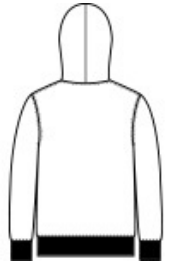

Youth Core Fleece Pullover Hooded Sweatshirt. PC90YH

Cozy sweats in our core weight.

- 7.8-ounce, 50/50 cotton/poly fleece
- Air jet yarn for softness
- No draw cord at hood
- Removable tag for comfort and relabeling

CARE INSTRUCTIONS

Machine wash cold, inside out, with like colors. Only non-chlorine bleach when needed. Tumble dry medium. Medium-hot iron. Do not iron decoration.

front

back

HOW TO MEASURE

CHEST WIDTH

Measure under the arm and around the fullest part of the chest with arms down, keeping tape horizontal.