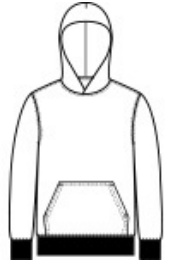

Youth Core Fleece Pullover Hooded Sweatshirt. PC90YH

Cozy sweats in our core weight.

- 7.8-ounce, 50/50 cotton/poly fleece
- Air jet yarn for softness
- No draw cord at hood
- Removable tag for comfort and relabeling

CARE INSTRUCTIONS

Machine wash cold, inside out, with like colors. Only non-chlorine bleach when needed. Tumble dry medium. Medium-hot iron. Do not iron decoration.

front

back

HOW TO MEASURE

CHEST WIDTH

Measure under the arm and around the fullest part of the chest with arms down, keeping tape horizontal.