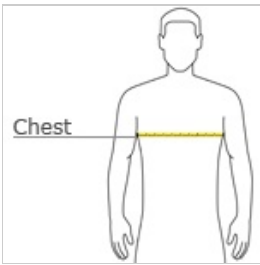

### HOW TO MEASURE

#### CHEST WIDTH

Measure under the arm and around the fullest part of the chest with arms down, keeping tape horizontal.